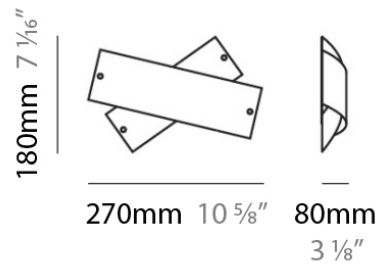

TOURBILLON SURFACE

D83105

PROJECT
TYPE
NOTES
QUANTITY
DATE

GENERAL

Series: Tourbillon
Brand: Panzeri
Division: Design
Mounting Type: Surface
Mounting Location: Wall
Subcategory: Ambient

PHYSICAL

Shape: Abstract
Length (mm): 270
Length (in): 10 ⁵/₈
Height (mm): 180
Height (in): 7 ¹/₁₆
Extension (mm): 80
Extension (in): 3 ¹/₈
Light Distribution: Omnidirectional
Weight (kg): 1.8
Weight (lbs): 4
Diffuser: White & Black Blown Glass
Fixture Finish: NIC
Fixture Material: Glass / Aluminum

ELECTRICAL

Number of Lamps: 1
Lamp Type: LED Retrofit
Lamp Shape: T3
Bulb Included: Bulb Not Included
Total Output Wattage (W): 15
Max. Wattage Per Lamp (W): 15
Lamp Base: RSC
Input Voltage (V): 120

LED

OPTICAL

RATINGS AND CERTIFICATIONS

Certified By: CSA Certified to UL and CSA Standards
IP rating: IP20