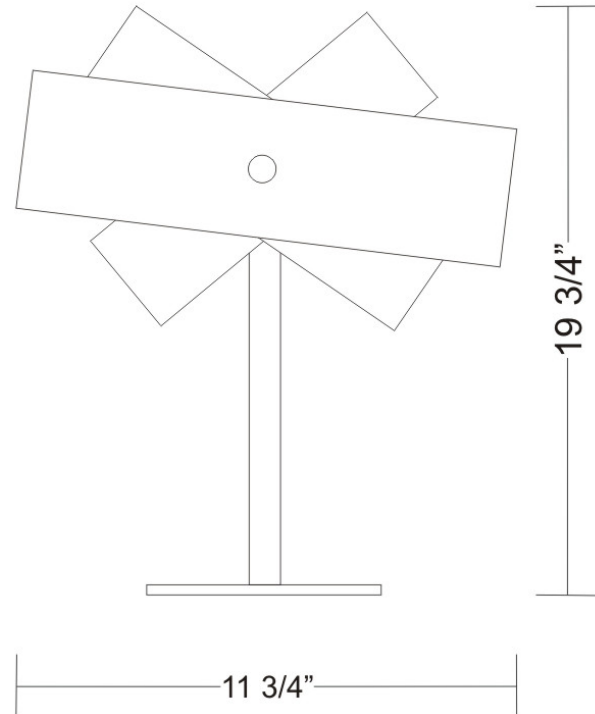

TOURBILLON PORTABLE

D84117

PROJECT _____

TYPE _____

NOTES _____

QUANTITY _____

DATE _____

GENERAL

Series: Tourbillon

Brand: Panzeri

Division: Design

Mounting Type: Portable

Mounting Location: Table

Subcategory: Table

PHYSICAL

Diameter (mm): 298

Diameter (in): 11.75

Height (mm): 502

Height (in): 19 ³/₄

Diffuser: White & Black Blown Glass

Fixture Material: Metal

ELECTRICAL

Number of Lamps: 1

Lamp Type: LED Retrofit

Lamp Shape: G25

Bulb Included: Bulb Not Included

Total Output Wattage (W): 18

Max. Wattage Per Lamp (W): 18

Lamp Base: E26

Dimming: Non-Dimmable

Input Voltage (V): 120

LED

OPTICAL

RATINGS AND CERTIFICATIONS

Certified By: CSA Certified to UL and CSA Standards

IP rating: IP20

D