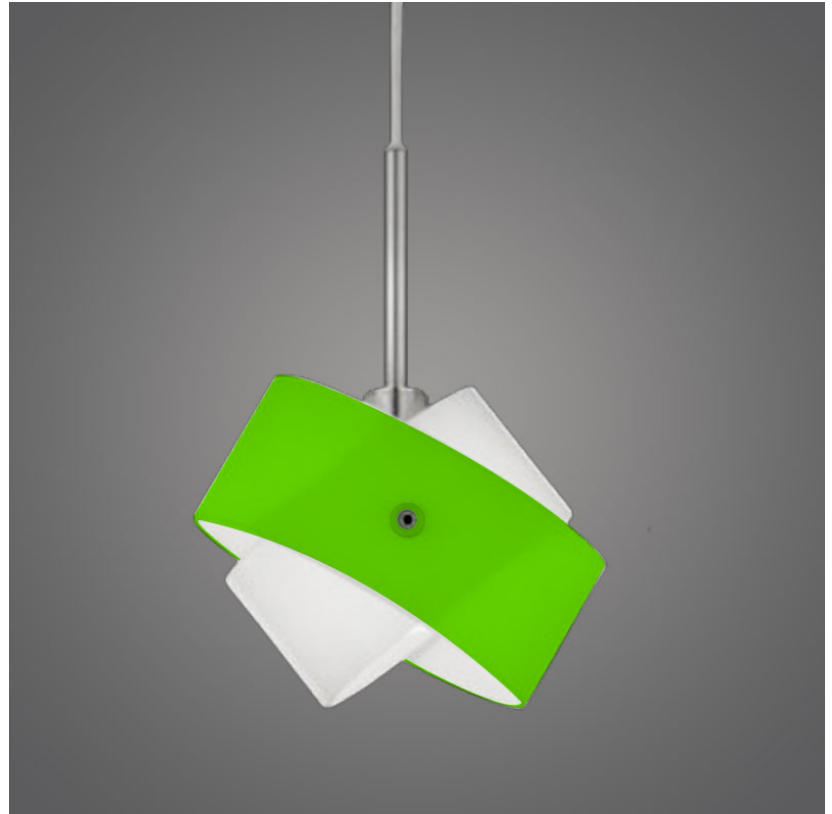

TOURBILLON SUSPENSION

D81104

PROJECT _____

TYPE _____

NOTES _____

QUANTITY _____

DATE _____

GENERAL

Series: Tourbillon

Brand: Panzeri

Division: Design

Mounting Type: Suspension

Mounting Location: Ceiling

Subcategory: Pendant

PHYSICAL

Shape: Abstract

Diameter (mm): 140

Diameter (in): 5 1/2

Height (mm): 120

Height (in): 4 3/4

Max. Overall Height (mm): 2120

Max. Overall Height (in): 83 1/16

Light Distribution: Omnidirectional

Weight (kg): 0.5

Weight (lbs): 1

Diffuser: White & Green Glass

Fixture Finish: NIC

Fixture Material: Metal

ELECTRICAL

Number of Lamps: 1

Lamp Type: LED Retrofit

Lamp Shape: T4

Bulb Included: Bulb Not Included

Total Output Wattage (W): 3

Max. Wattage Per Lamp (W): 3

Lamp Base: G9

Input Voltage (V): 120

LED

OPTICAL

RATINGS AND CERTIFICATIONS

Certified By: CSA Certified to UL and CSA Standards

IP rating: IP20