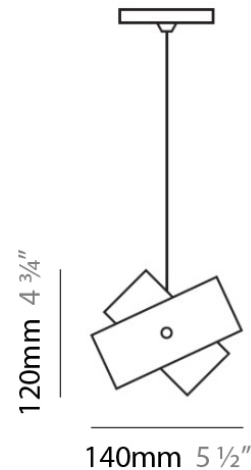

TOURBILLON SUSPENSION

D81104

PROJECT _____

TYPE _____

NOTES _____

QUANTITY _____

DATE _____

GENERAL

Series: Tourbillon

Brand: Panzeri

Division: Design

Mounting Type: Suspension

Mounting Location: Ceiling

Subcategory: Pendant

PHYSICAL

Shape: Abstract

Diameter (mm): 140

Diameter (in): 5 1/2

Height (mm): 120

Height (in): 4 3/4

Max. Overall Height (mm): 2120

Max. Overall Height (in): 83 1/16

Light Distribution: Omnidirectional

Weight (kg): 0.5

Weight (lbs): 1

Diffuser: White & Green Glass

Fixture Finish: NIC

Fixture Material: Metal

ELECTRICAL

Number of Lamps: 1

Lamp Type: LED Retrofit

Lamp Shape: T4

Bulb Included: Bulb Not Included

Total Output Wattage (W): 3

Max. Wattage Per Lamp (W): 3

Lamp Base: G9

Input Voltage (V): 120

LED

OPTICAL

RATINGS AND CERTIFICATIONS

Certified By: CSA Certified to UL and CSA Standards

IP rating: IP20