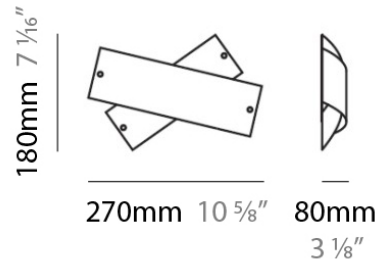

TOURBILLON SURFACE

D83095

PROJECT
TYPE
NOTES
QUANTITY
DATE

GENERAL

Series: Tourbillon
Brand: Panzeri
Division: Design
Mounting Type: Surface
Mounting Location: Wall
Subcategory: Ambient

PHYSICAL

Shape: Abstract
Length (mm): 270
Length (in): 10 ⁵/₈
Height (mm): 180
Height (in): 7 ¹/₁₆
Extension (mm): 80
Extension (in): 3 ¹/₈
Light Distribution: Omnidirectional
Weight (kg): 1.23
Weight (lbs): 2.7
Diffuser: White & Red Blown Glass
Fixture Finish: NIC
Fixture Material: Glass / Aluminum

ELECTRICAL

Number of Lamps: 1
Lamp Type: LED Retrofit
Lamp Shape: T3
Bulb Included: Bulb Not Included
Total Output Wattage (W): 15
Max. Wattage Per Lamp (W): 15
Lamp Base: RSC
Input Voltage (V): 120

LED

OPTICAL

RATINGS AND CERTIFICATIONS

Certified By: CSA Certified to UL and CSA Standards
IP rating: IP20