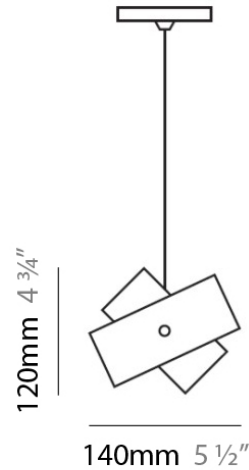

TOURBILLON SUSPENSION

D81101

GENERAL

Series: Tourbillon
Brand: Panzeri
Division: Design
Mounting Type: Suspension
Mounting Location: Ceiling
Subcategory: Pendant

PHYSICAL

Shape: Abstract
Diameter (mm): 140
Diameter (in): 5 1/2
Height (mm): 120
Height (in): 4 3/4
Max. Overall Height (mm): 2120
Max. Overall Height (in): 83 1/16
Light Distribution: Omnidirectional
Weight (kg): 0.5
Weight (lbs): 1
Diffuser: White & Black Glass
Fixture Finish: NIC
Fixture Material: Metal

ELECTRICAL

Number of Lamps: 1
Lamp Type: LED Retrofit
Lamp Shape: T4
Bulb Included: Bulb Not Included
Total Output Wattage (W): 3
Max. Wattage Per Lamp (W): 3
Lamp Base: G9
Input Voltage (V): 120

LED

OPTICAL

RATINGS AND CERTIFICATIONS

Certified By: CSA Certified to UL and CSA Standards
IP rating: IP20

PROJECT
TYPE
NOTES
QUANTITY
DATE